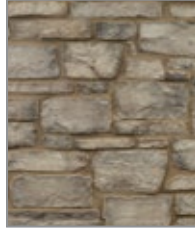

Valldemossa Gray

Valldemossa Gray

Mathios Grout

Easy To Choose A Colour

Valldemossa **Earth**

laid with mortar color "Colonial Ivory"

Valldemossa **Earth**

laid with mortar color "Volcanic Gray"

Valldemossa **Earth**

laid with mortar color "Terracotta"

Valldemossa **Gray**

laid with mortar color "Colonial Ivory"

Valldemossa **Gray**

laid with mortar color "Volcanic Gray"

Valldemossa **Gray**

laid with mortar color "Pastel Ivory"