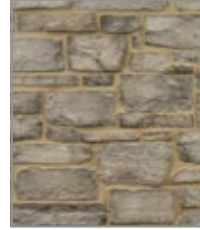

Valldemossa Gray

Valldemossa Gray

Mathios Grout

Easy To Choose A Colour

Valldemossa **Earth**

laid with mortar color "Colonial Ivory"

Valldemossa **Earth**

laid with mortar color "Volcanic Gray"

Valldemossa **Earth**

laid with mortar color "Terracotta"

Valldemossa **Gray**

laid with mortar color "Colonial Ivory"

Valldemossa **Gray**

laid with mortar color "Volcanic Gray"

Valldemossa **Gray**

laid with mortar color "Pastel Ivory"