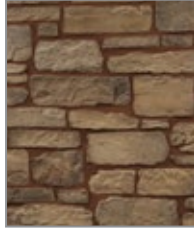

Valldemossa Gray

Valldemossa Gray

Mathios Grout

Easy To Choose A Colour

Valldemossa **Earth**

laid with mortar color "Colonial Ivory"

Valldemossa **Earth**

laid with mortar color "Volcanic Gray"

Valldemossa **Earth**

laid with mortar color "Terracotta"

Valldemossa **Gray**

laid with mortar color "Colonial Ivory"

Valldemossa **Gray**

laid with mortar color "Volcanic Gray"

Valldemossa **Gray**

laid with mortar color "Pastel Ivory"