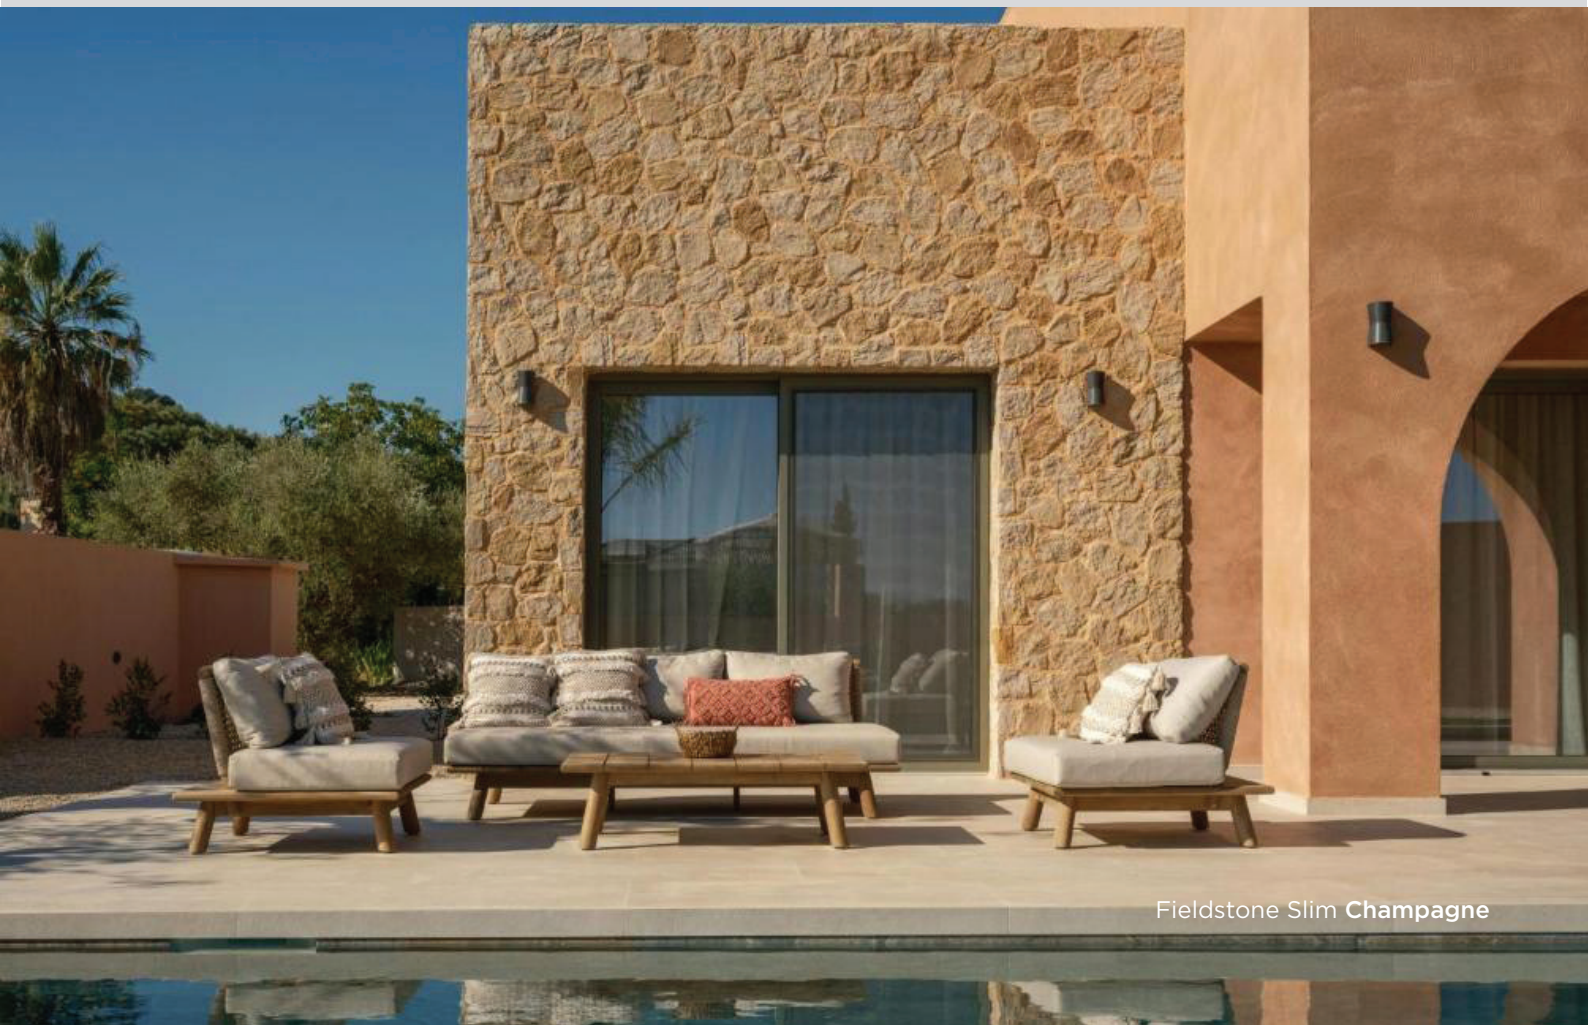

Mathios Grout Collection

Recast your stone
MATHIOS
Grout

Fieldstone Slim Champagne