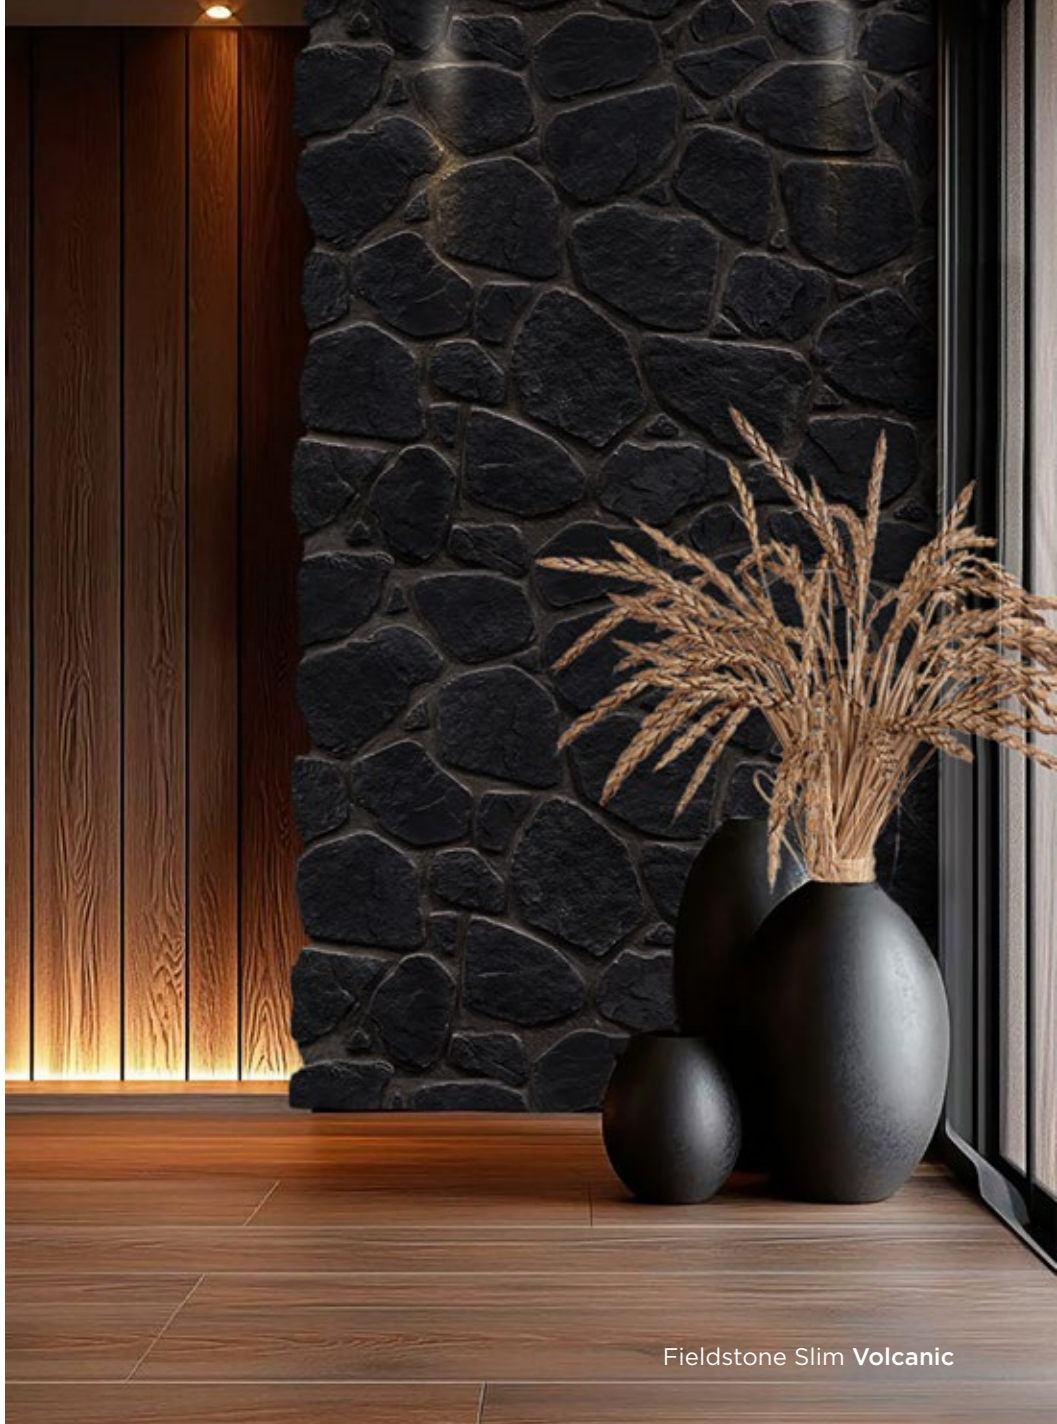

Sand

Champagne

Bronze 

Light Gray

Olive 

Volcanic

Corner

 Upon Request

Fieldstone Slim Custom color

Fieldstone Slim Sand

Bring Natural Elegance to Every Space

Discover the refined versatility of Fieldstone Slim—designed to deliver the authentic beauty of cladding stone in a lighter, more adaptable form. Ideal for modern interiors and demanding applications, it offers effortless installation and timeless style, even where space or structural limitations exist.

Laid with mortar color "Olive Green"

Fieldstone Slim **Volcanic**

Laid with mortar color "Volcanic Gray"

Laid with mortar color "Dramatic Black"

Laid with mortar color "Mocca Brown"

The product colours and textures shown in this page are as accurate as screen or print specifications allow. We recommend looking at product samples before ordering