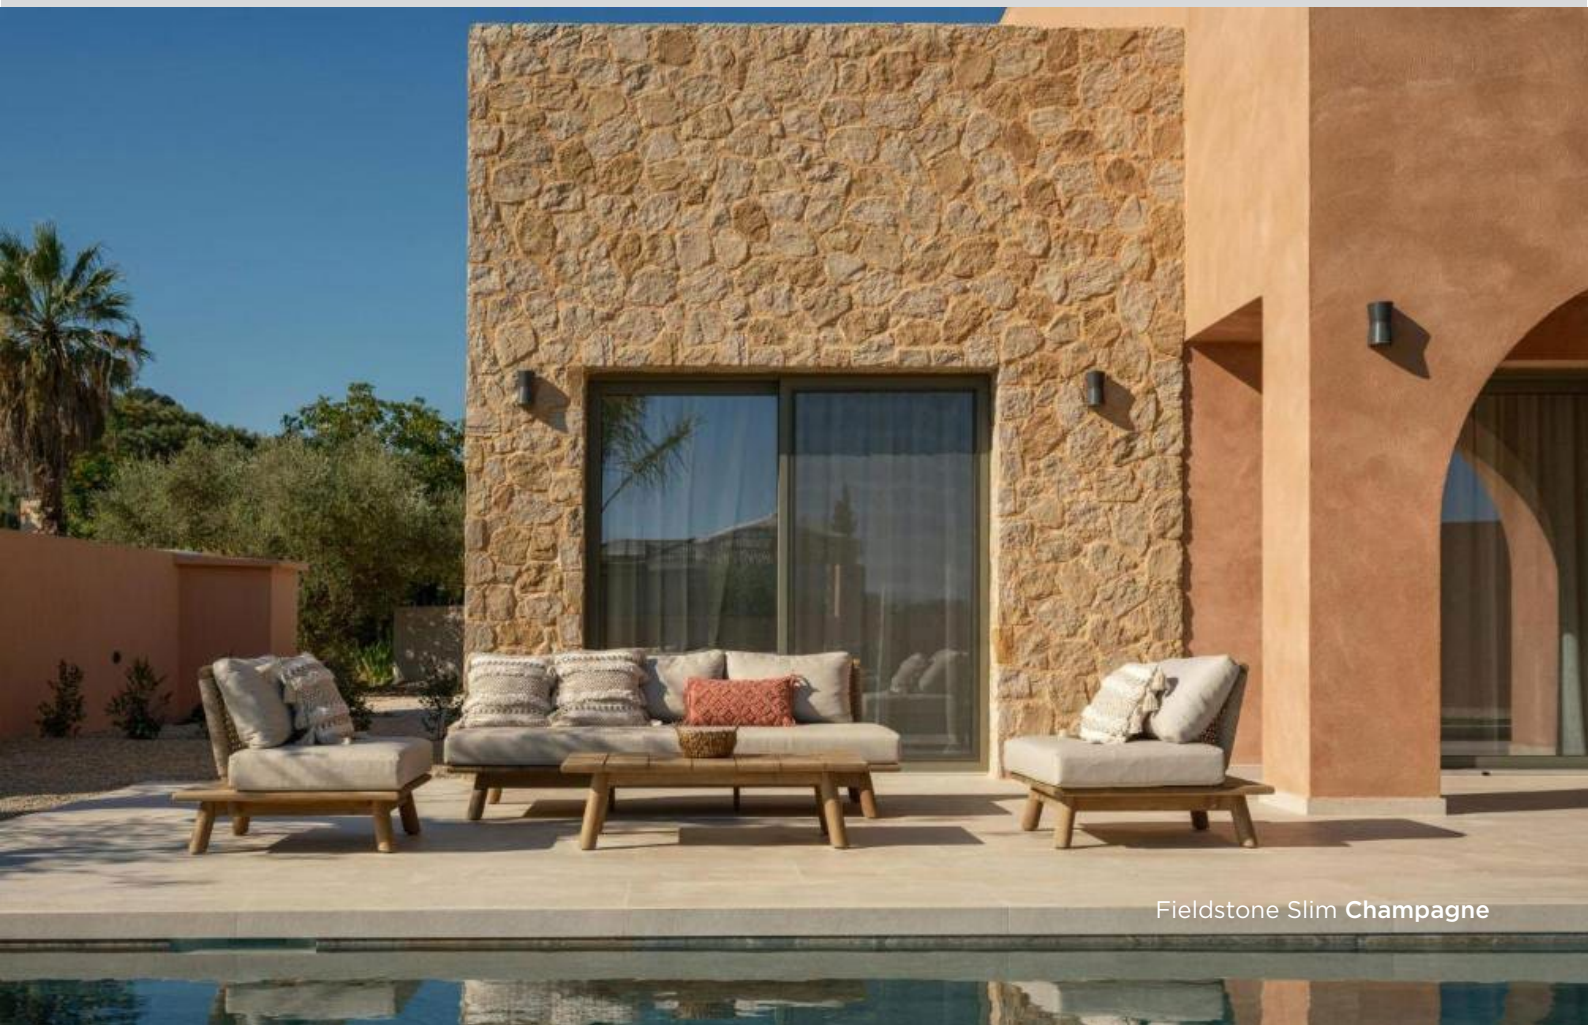

Mathios Grout Collection

Recast your stone
MATHIOS
Grout

Fieldstone Slim Champagne