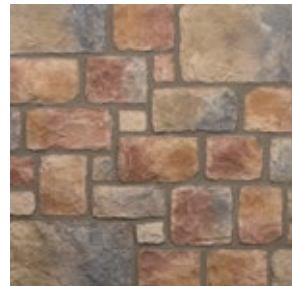

Tuscany Four Seasons ^r