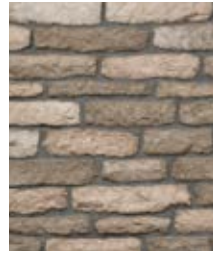

Armorique Collection

H Distance ≥ 1.5 cm | Amount of Grout 8-10 kg/m²

Armorique
White

Armorique
Champagne

Armorique
Gray

Armorique
Olive

HIGHLY RECOMMENDED GROUT COMBINATION						
COLOR GROUT	Granulation		ARMORIQUE WHITE	ARMORIQUE CHAMPAGNE	ARMORIQUE GRAY	ARMORIQUE OLIVE
	0-2 mm	0-5 mm				
Off White			●			
Antique Beige				●		
Coral Sand						
Cameo Beige						
Colonial Ivory						
Pastel Ivory						
Brown Sugar						
Mocca Brown						
Ash Gray					●	●
Volcanic Gray						
Olive Green						
Terra-cotta						
Dramatic Black						