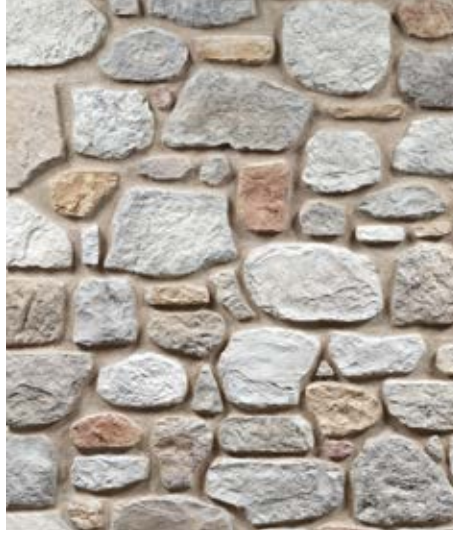

Arcadian **Taupe**