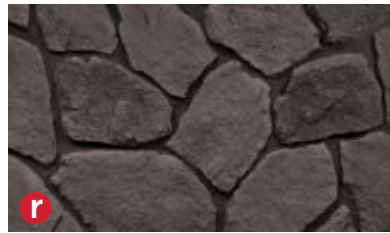

Dramatic Black

Fieldstone **Volcanic**

Ash Gray

Volcanic Gray

Dramatic Black

Recommended Grout Color Combination

The product colours and textures shown in this page are as accurate as screen or print specifications allow. We recommend looking at product samples before ordering.