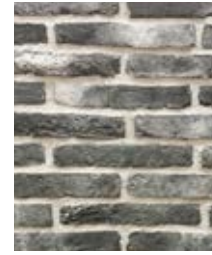

RECOMMENDED MATHIOS STONE & MATHIOS GROUT COMBINATION

Colonial Brick Collection

H Distance ≥ 1.5 cm | Amount of Grout ~ 9 kg/m²

Colonial Brick
Amber

Colonial Brick
Keramos

Colonial Brick
Vintage red

Colonial Brick
Khaki