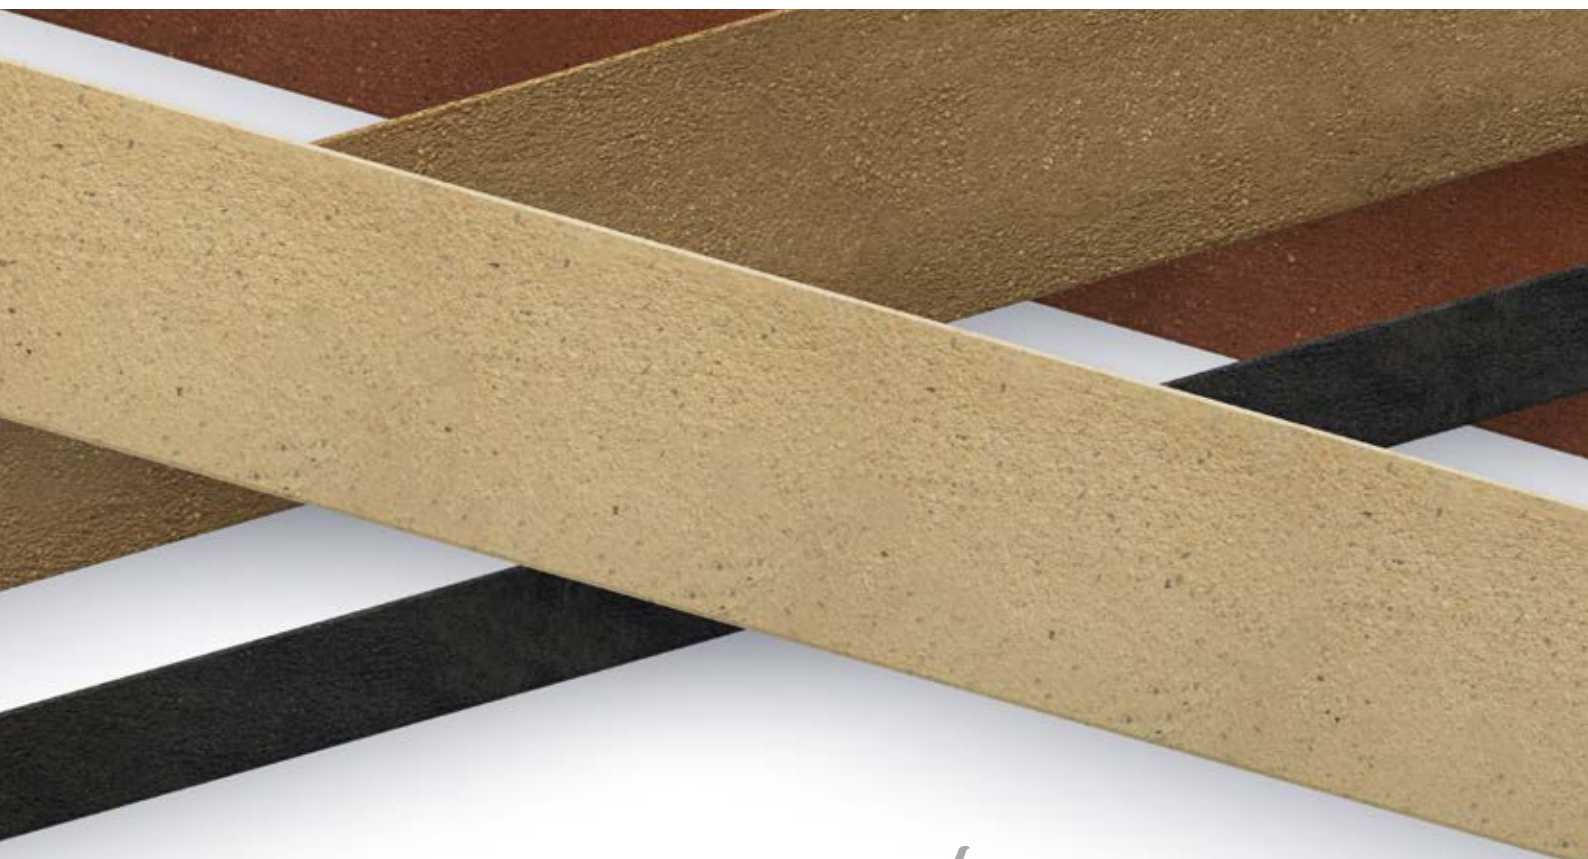

MATHIOS® *Grout*

MATHIOS® *stone*

ΜΑΘΙΟΣ
ΠΥΡΙΜΑΧΑ Α.Ε.

Επιδαύρου 5,
182 33 Αγ.Ι.Πέντης
Τ 216 07 09 199
Τ 210 49 13 502
Ε mathios@mathios.com

MATHIOS
REFRACTORIES S.A.

5 Epidavrou Str., 182 33
Athens, Greece
Τ +30 216 07 09 199
Ε mathiosexport@mathios.com

MATHIOS A.D.

Nikola Malashevski 9
2600 Dupnica, Bulgaria
Τ +35 987 884 4413
Ε mathiosad@mathios.com

mathios.com