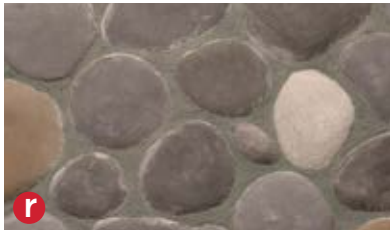

Volcanic Gray