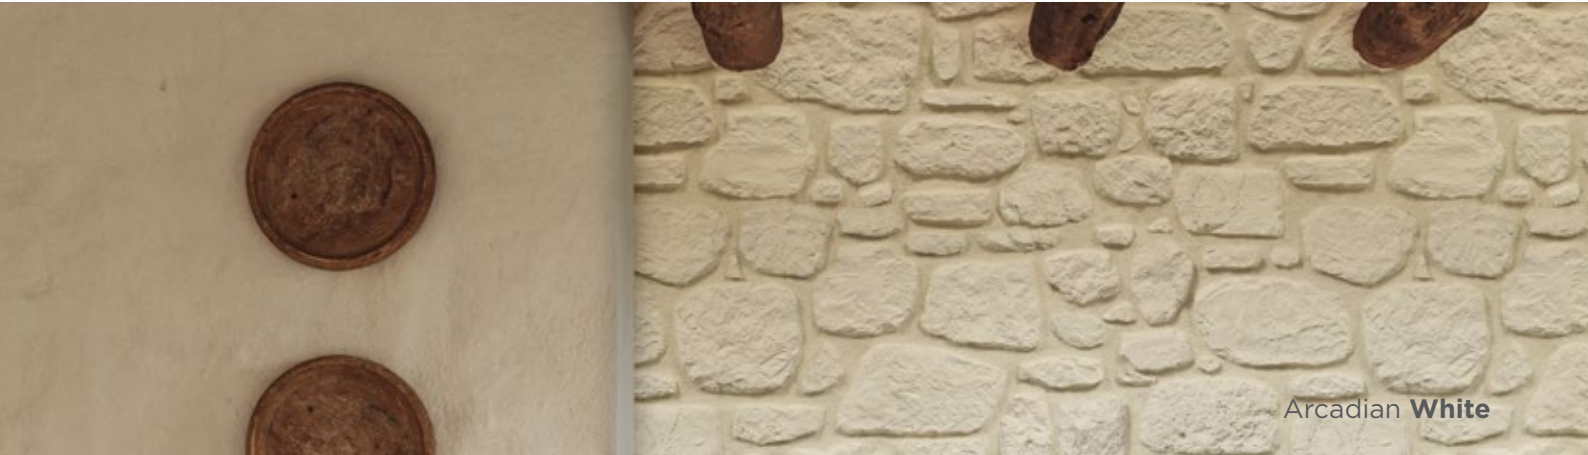

laid with mortar color "Ash Gray"

laid with mortar color "Brown Sugar"

Arcadian White

laid with mortar color "Ash Gray"

laid with mortar color "Colonial Ivory"

laid with mortar color "Off White"

laid with mortar color "Patel Ivory"

Arcadian Taupe

laid with mortar color "Colonial Ivory"

laid with mortar color "Ash Gray"

laid with mortar color "Pastel Ivory"

laid with mortar color "Volcanic Gray"

laid with mortar color "Mocca Brown"

Arcadian White