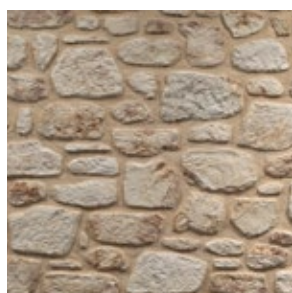

Arcadian **Taupe**

Arcadian **Sand**
with **Coral Sand** Grout