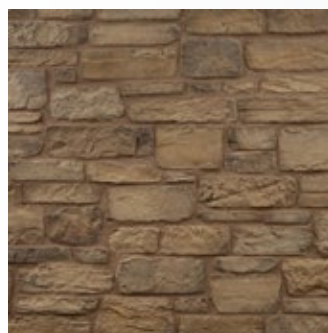

Valldemossa **Earth**
with Mathios Grout
Brown Sugar