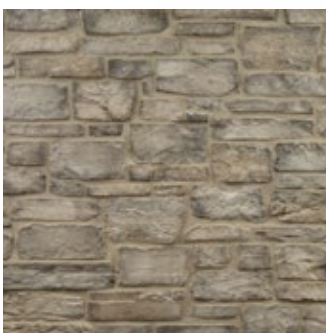

Valldemossa Collection

Rough Texture

Valldemossa **Gray**
with Mathios Grout
Ash Gray